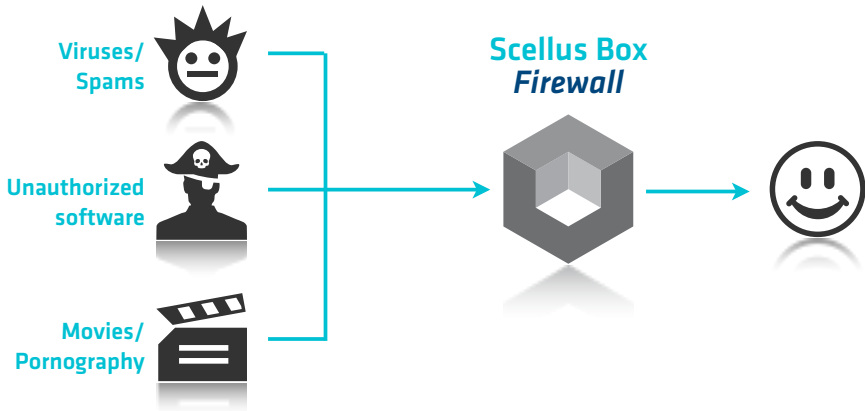

Firewall & content filtering

Scellus Box protects against all of today's sophisticated malware threats. This model combined with central management eliminates threats and reduces the administrative burden.

Firewall & Content filtering system

Protect your network Scellus Box protects you from malicious incoming Internet threats such as viruses, spyware, hackers, identity thieves and more.

Monitor apps & network Monitor online behavior at the user, client and incident level. You can see what web sites are being visited, by whom, on what system.

Control your network. Restrict access to inappropriate sites, manage when certain sites can be accessed, and control undesirable Internet activity, like web shopping during work hours.

Keep networks safe. Stop spam, viruses, phishing, denial of service, directory harvest attacks, and other attacks before they reach your network.

Web Filter. Block or log time-wasting sites like MySpace and Facebook. No installation on any of your PC required.

Spyware Blocker. Protect users from websites and files that install spyware.

Save bandwidth, improve Internet speed. Scellus Box saves bandwidth through content caching. Cached content means data is served locally and users will see this through faster download speeds with frequently-used content.

Firewall. Scellus Box firewall filters traffic based on IP address, protocol and ports, create a DMZ, and more.

Ad Blocker. Block web ads at the gateway by transparently removing them from web pages.

Work remotely. By enabling Open VPN, you can remote access to your network. Instant setup and it just works!

Reporting Monitor user level, client level and incident level behavior. Share reports in PDF and HTML formats.