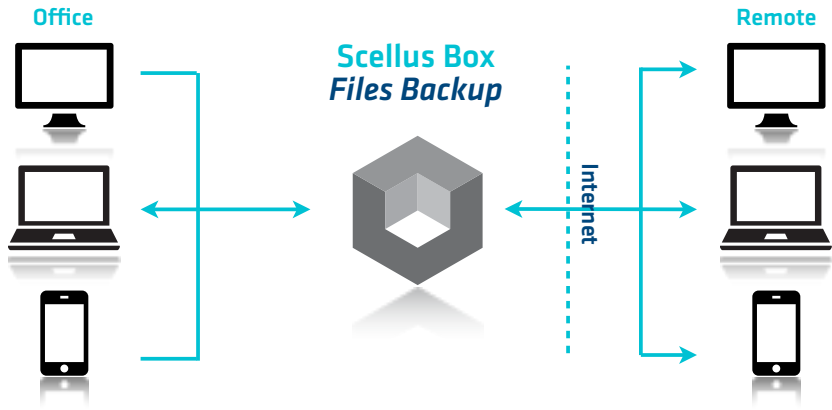

Backup server

Scellus Box gives you peace of mind. Think of it as a digital safe-deposit box: All your files are backed up automatically, every day, and you can easily restore a lost file or even an entire damaged PC.

Shared files can be accessed remotely

Protect the things you care about – automatically

Protect and serve. Get peace of mind with automatic daily backups. Scellus Box helps keep your organization's important files safe without any extra effort from you.

Back up your computers every day without doing anything. Backups are performed automatically on a daily basis for every computer, and an innovative system ensures that Scellus Box only backs up data that has not already been backed up before, so backups are fast and compact.

Restore files, folders, and entire computers. You can easily restore an entire computer or an individual file or folder to a previous point in time. You'll never lose another file again-and you can even rescue a PC that's had an unfortunate accident, effectively turning back the clock to before the mishap happened.

Easily share from anywhere. You can share any files with everyone in your office or anyone with an Internet connection. You set up who gets to see what with a simple drag and drop.

Work from home. Scellus Box lets you connect remotely to the computers at the office. You can run an application or even send a file to your printer, all as if you were sitting in front of your office computer.

Any computer, any platform, anywhere. Although the Scellus Box is based on the Linux operating system, Scellus has designed it to support features for systems running Microsoft Windows, Apple Mac OS X & Linux.